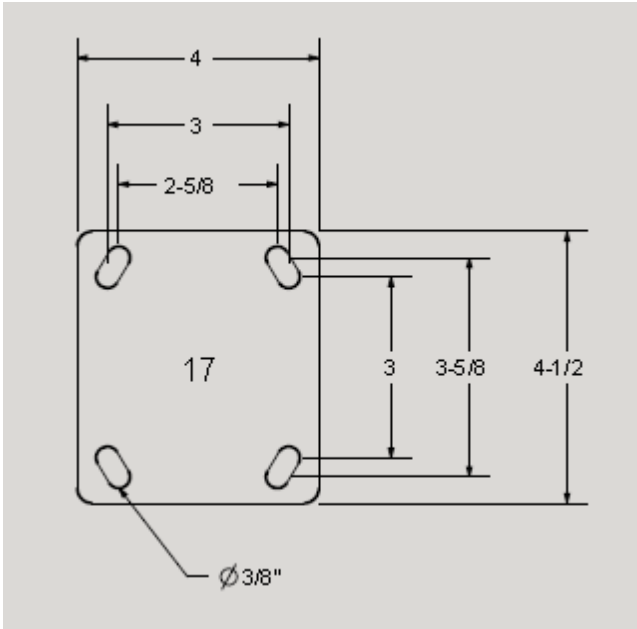

Top plate option for medium duty stainless steel casters

17 TOP PLATE